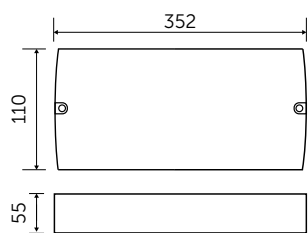

- 3.3W IP65 Bulkhead
- Low profile slim design
- Long life
- Low maintenance
- Includes full set of New Legends
- Old Legends also available
- Internal/external use
- Viewing distance 25M
- Daylight 6500K
- 20mm Conduit entry
- Hinged Gear Tray for easy install
- Tool-Free termination
- Self Test version available
- 09046 Exit Blade Accessory available, when fitted this adapts 3.3W Bulkheads in to cost effective IP65 Exit Blades.

Cut Out: 350mm x 110mm  
When used with Semi  
Recessing Kit (09041)

Ceiling Mounted Fitting

Recessed Fitting